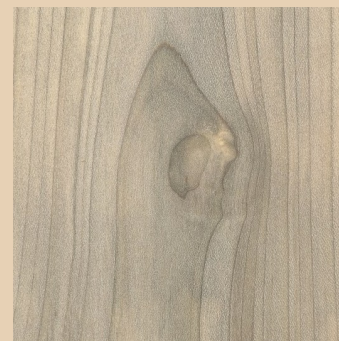

Deadwood Guitar Co.

Custom Guitar Order Form - Wood Guide

Black Locust

Cherry

Cedar

Engelmann
Spruce

Lutz
Spruce

Maple

Pear

Pecan

Persimmon

Deadwood Guitar Co.

Custom Guitar Order Form - Wood Guide

Sassafras

Sitka
Spruce

Southern
Magnolia

Sweet Gum

Sycamore

Walnut

Western
Cedar

White Oak