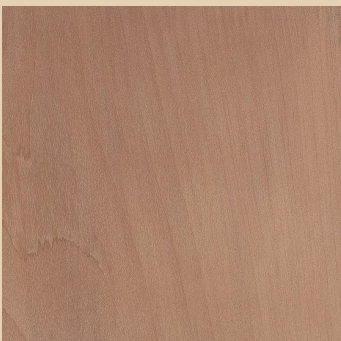

Deadwood Guitar Co.

Custom Guitar Order Form - Wood Guide

Black Locust

Cherry

Cedar

Engelmann
Spruce

Lutz
Spruce

Maple

Pear

Pecan

Persimmon

Deadwood Guitar Co.

Custom Guitar Order Form - Wood Guide

Sassafras

Sitka
Spruce

Southern
Magnolia